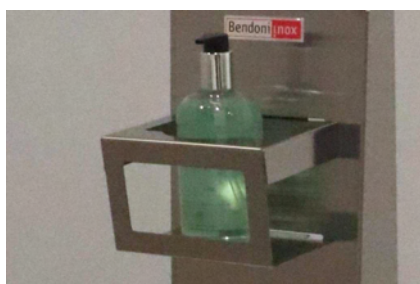

BOTTLE HOLDER (SANITIZING GEL OR SOAP)

Article code: **243001F**

Dimension mm: 160x117x101h

From 1 to 4 pieces – Unitary net price euro: **8,00**

From 5 to 9 pieces – Unitary net price euro: **7,50**

10 pieces or more – Unitary net price euro: **7,00**

It is entirely made in AISI 304 stainless steel and suitable for 500 ml and 1000 ml bottles in cylindrical (maximum diameter 100 mm) or ovoid (maximum dimensions 120x60 mm) shapes - the positioning on the totem is interchangeable and adjustable